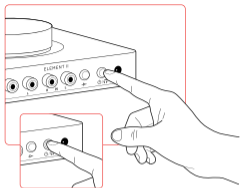

# QUICK START GUIDE

**Short Press** turns the device on or off. **Long press** toggles between Headphone Output and RCA Output.

Complete instructions and driver downloads found at  
[jdslabs.com/instructions](http://jdslabs.com/instructions)